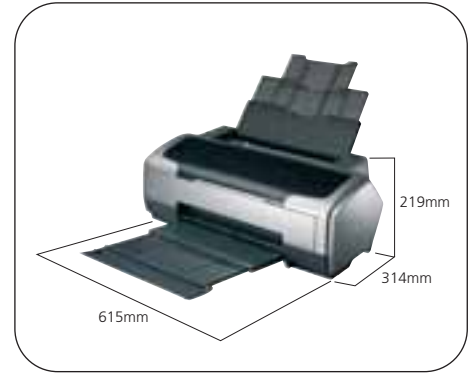

STANDARD PRINTER DRIVER (OS)

Macintosh® OS 9.1 or later, Macintosh® OSX 10.2 or later,
Microsoft Windows® 98/ME/2000/XP

ENVIRONMENT

Energy Star

WARRANTY

One year

RECOMMENDED PC ENVIRONMENT

MICROSOFT WINDOWS® 98/ME/2000/XP CPU: Pentium 2.0GHz or higher processor, Memory: 256MB RAM or more, HDD: 500MB or more free disk space for Win 98 or ME, 1GB or more free disk space for Win 2000 or XP
MACINTOSH® CPU: PowerPC G4 or more, System Software: Mac® OS 9.1 or later, Mac® OS X 10.2 or later, Memory: 256MB RAM or more, HDD: 1GB or more free disk space

STANDARD ACCESSORIES*

Roll Paper Holder x 1 set, Ink Cartridge (one each PBK, MK, Y, M, C, R, B, GO) x 1 set, Power Cord x 1, Rear Sheet Guide x 1, Multi-sheet Matte Support x 1, Printer Software & Online Guide CD-ROM, CD-R Print Position Check Sheet x 1, 8cm CD-R Adapter x 1, CD-R Tray x 1

SOFTWARE

EPSON Creativity Suite, EPSON RAW Print, EPSON Easy Photo Print, EPSON File Manager, EPSON Darkroom Print, EPSON Web to Page, Adobe Photoshop Elements 3.0, EPSON Colour Management system included in Windows® and Macintosh® drivers

*Via custom setting in printer driver. Otherwise 3mm top, left, right, bottom;
Thick media: 3mm left/right, 20mm top/bottom (Thick media); roll paper 0mm left/right
(very top margin 20mm is required.)

*May vary from country to country
Please check with your local dealer for more information.

Print Speed Data Printout Patterns

The thumbnail image below show the printout patterns used to determine print speed specifications.

Photo A4 (Photo courtesy of ISO/JIS-SCID. 289/361mm Reprinted by permission)
Times shown are estimates and do not include data transfer times.
Data transfer times will vary according to computer system configuration, data content, and the application from which you are printing.

¹ Print Speeds Note:
8 x 10" of 'Bike' image used for print speeds.
Print times will vary depending on computer configuration, print settings, application, coverage, and page complexity.

SUPPLIES -

EPSON UltraChrome Hi-Gloss Ink

T0540 Gloss Optimizer
T0541 Photo Black
T0542 Cyan
T0543 Magenta
T0544 Yellow
T0547 Red
T0548 Matte Black
T0549 Blue