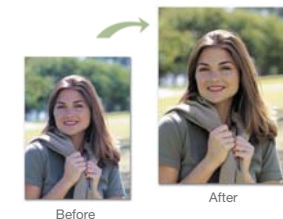

Epson Portrait Enhance

Give your photo portraits a natural glow and added definition with this unique feature.

Red Eye Correction

Eliminate the red eye effect with the click of a button.

Compact size to fit any space