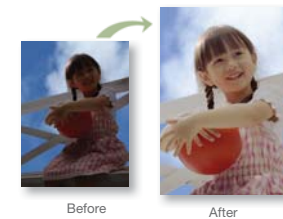

Epson Claria™ PhotoEnhance

No matter the quality of the original photos, you can now create beautiful and natural photo prints by adjusting the skin tones, colour casts and exposure levels.

Epson Portrait Enhance

Give your photo portraits a natural glow and added definition with this unique feature.