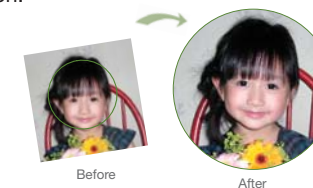

PRINT PROFESSIONAL-QUALITY PHOTOS AT HOME

Epson Stylus® Photo T50

Fast, affordable & economical – all you need in a professional-quality photo printer

From screen to print instantly with super-fast print speed

With Epson Stylus® Photo T50, there is no need to head to the print labs. Print instantly from the comfort of your home with a fast print speed of 12 seconds per 4R photo.

Photos that last for life with Epson Claria™ Photographic Inks

You do not have to bear with faded photos anymore. With Epson Claria™ Photographic Inks, you are guaranteed long-lasting colour brilliance for up to 200 years*. With images so glossy and rich in colour, you will be proud to share them.

* In accordance with Epson's test conditions, printed on Epson Premium Glossy Photo Paper.

For more test information by Wilhelm Imaging Research, please visit www.wilhelm-research.com

Maximise savings with Epson INKdividual™ cartridges

With 6 separate colour cartridges, you only need to replace what you use therefore maximising your savings.

Personalise your CDs / DVDs at home

With the Epson Stylus® Photo T50, you can print directly onto the printable surface of your CDs / DVDs, thereby removing the need for adhesive labels.

Photo perfection with Epson Creativity Suite

Enhance and improve your photos with this powerful and easy-to-use photo editing software.

Epson Claria™ PhotoEnhance

No matter the quality of the original photos, you can now create beautiful and natural photo prints by adjusting the skin tones, colour casts and exposure levels.

Epson Portrait Enhance

Give your photo portraits a natural glow and added definition with this unique feature.

Red Eye Correction

Eliminate the red eye effect with the click of a button.

Compact size to fit any space