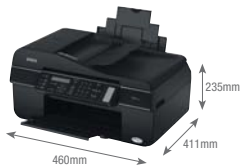

SPECIFICATIONS

Weight - approx. 7.6 kg

Epson Stylus® Office TX510FN