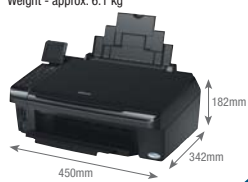

SPECIFICATIONS

Weight - approx. 6.1 kg

*1 Black text
*2 Black text and graphics
*3 Photo 4R (4" x 6")

EPSON
EXCEED YOUR VISION

www.epson.com.sg

Epson Stylus® TX550W

C11CA48411

PART NUMBER

PRINTER TYPE

PRINT FUNCTION

COPY FUNCTION

COPY SPEED*

SCAN FUNCTION

SCAN SPEED

CONTROL PANEL

CARD SLOT FUNCTION

BUILT-IN SLOTS
SUPPORTED MEMORY CARDS

FILE FORMAT

PAPER SIZE

MAXIMUM PAPER SIZE
PRINT MARGIN

COLOUR MATCHING

NOISE LEVEL

42.5 dB
Calculation according to ISO9296

ELECTRICAL SPECIFICATIONS

PRINTER INTERFACE

USB
WIRELESS
ETHERNET
INPUT DATA BUFFER

PRINTER SOFTWARE ON CD-ROM

OPERATING SYSTEM COMPATIBILITY

ON-LINE GUIDE

EPSON GENUINE INK CARTRIDGES

103 INK SERIES (EXTRA HIGH CAPACITY)

BLACK 1035 pages
CYAN 865 pages (Composite Yield)
MAGENTA 865 pages (Composite Yield)
YELLOW 865 pages (Composite Yield)

73HN INK SERIES (HIGH CAPACITY)

BLACK 430 pages
C13T104190

73N INK SERIES (STANDARD CAPACITY)

BLACK 245 pages
C13T105190
CYAN 340 pages (Composite Yield)
MAGENTA 340 pages (Composite Yield)
YELLOW 340 pages (Composite Yield)
C13T105290
C13T105390
C13T105490

EPSON SPECIALTY MEDIA

PHOTO QUALITY INKJET PAPER - A4
MATTE PAPER HEAVYWEIGHT - A4
PREMIUM SEMI-GLOSS PHOTO PAPER - A4
PREMIUM SEMI-GLOSS PHOTO PAPER - 10 x 15cm / 4 x 6in
PREMIUM GLOSSY PHOTO PAPER - A4
PREMIUM GLOSSY PHOTO PAPER - 10 x 15cm / 4 x 6in
GLOSSY PHOTO PAPER - A4
GLOSSY PHOTO PAPER - 10 x 15cm / 4 x 6in

C13S041799
C13S041259
C13S041359
C13S041925
C13S041285
C13S041863
C13S042071
C13S042070

ORDER CODE

C13T103190
C13T103290
C13T103390
C13T103490

C13T104190

C13T105190
C13T105290
C13T105390
C13T105490

ORDER CODE

C13S041799
C13S041259
C13S041359
C13S041925
C13S041285
C13S041863
C13S042071
C13S042070

ORDER CODE

C13T103190
C13T103290
C13T103390
C13T103490

C13T104190

C13T105190
C13T105290
C13T105390
C13T105490

ORDER CODE

C13S041799
C13S041259
C13S041359
C13S041925
C13S041285
C13S041863
C13S042071
C13S042070

ORDER CODE

C13T103190
C13T103290
C13T103390
C13T103490

C13T104190

C13T105190
C13T105290
C13T105390
C13T105490

ORDER CODE

C13S041799
C13S041259
C13S041359
C13S041925
C13S041285
C13S041863
C13S042071
C13S042070

ORDER CODE

C13T103190
C13T103290
C13T103390
C13T103490

C13T104190

C13T105190
C13T105290
C13T105390
C13T105490

ORDER CODE

C13S041799
C13S041259
C13S041359
C13S041925
C13S041285
C13S041863
C13S042071
C13S042070

ORDER CODE

C13T103190
C13T103290
C13T103390
C13T103490

C13T104190

C13T105190
C13T105290
C13T105390
C13T105490

ORDER CODE

C13S041799
C13S041259
C13S041359
C13S041925
C13S041285
C13S041863
C13S042071
C13S042070

ORDER CODE

C13T103190
C13T103290
C13T103390
C13T103490

C13T104190

C13T105190
C13T105290
C13T105390
C13T105490

ORDER CODE

C13S041799
C13S041259
C13S041359
C13S041925
C13S041285
C13S041863
C13S042071
C13S042070

ORDER CODE

C13T103190
C13T103290
C13T103390
C13T103490

C13T104190

C13T105190
C13T105290
C13T105390
C13T105490

ORDER CODE