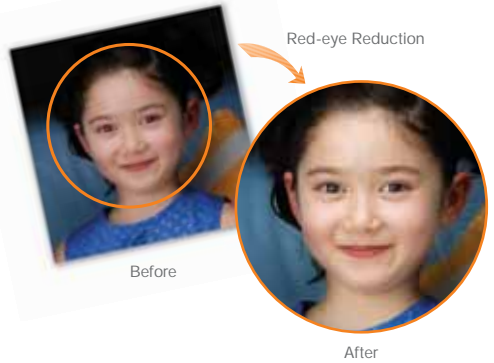

Partners in Perfection

Experience awesome image quality and accurate colour reproduction with Epson's full range of scanners. Preserve your memories with an Epson Scanner now.

Epson specialty media is developed specially to complement Epson genuine inks to produce exceptionally high quality prints.

Epson inks are the highest quality inks you can put in an Epson printer. Years of research and development have gone into its formulation. The results are inks designed specifically to work with your printer to deliver stable, long-lasting, photographic quality.