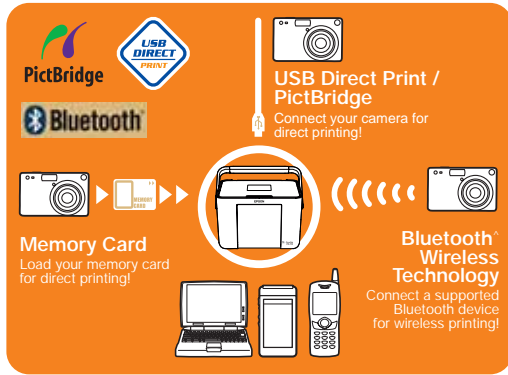

## Effortless PC-less Printing with Tilttable 3.6" Colour LCD Screen

Photo memories in 3 simple steps. Photo direct printing is a breeze with an intuitive user interface and a 3.6" colour LCD screen. With a large screen, easily view images in different display modes and conveniently make selections with clear text instructions.

1 Insert memory card

2 Select photo / settings

3 Print

Besides printing directly from built-in memory card slots, choose to connect digital cameras directly using PictBridge / USB Direct, or wireless printing via Bluetooth<sup>^</sup>.

<sup>^</sup>With optional Bluetooth print adapter