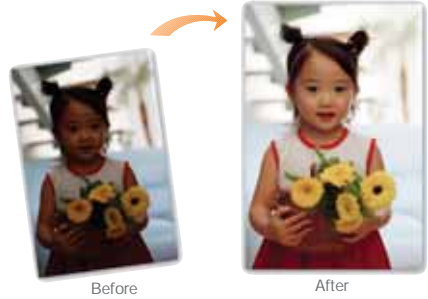

Achieve the Perfect Photo In An Instant

EPSON Claria™ PhotoEnhance gives you beautiful and natural prints with automatic adjustments of skin tones, colour casts and exposure levels. With Portrait Enhance, faces automatically obtain a natural glow and has better definition.

Additional Features for More Photo Options

Your photos can be easily customised with built-in clip arts, colour effects, date / stamp function, various layout settings including ID photos, and red eye reduction function.